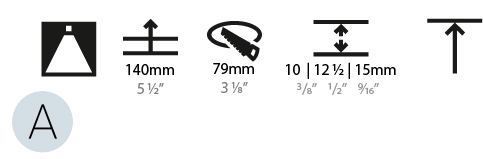

PHYSICAL

Aperture Sizes - Downlights: 2"
Diameter (mm): 71
Diameter (in): 2 13/16
Height (mm): 124
Height (in): 4 7/8
Ceiling Thickness (mm): 10 / 12.5 / 15
Ceiling Thickness (in): 3/8 or 1/2 or 9/16
Min. Recessing Depth (mm): 140
Min. Recessing Depth (in): 5 1/2
Weight (kg): 0.374
Weight (lbs): 0.82
Fixture Finish: SSR / BKV / CWI / CRY / HAB / UFT / ITA / RUA / FTG / MYG / LOD / PUS / FRO / FUP / KIA / POP / BLS / SPG / MEY / GOH / CHC / COM / ABZ / JAG / OBR / MOS / ROR
Fixture Material: Aluminum Die Cast
Cut-out Measurements: 79mm / 3 1/8"
Upon Request: Unique Sizes Unique Ceiling Thickness

ELECTRICAL

Lamp Type: LED (Zhaga Standard)
Input Wattage (W): 13
Total Output Wattage (W): 11.8
Dimming: Dali Dimming
Driver Included: No
Driver Location: Recessed Housing
Driver Type: Constant Current - 120Vac
Driver Class: Class 2
Housing: See Components
Input Voltage (V): 120
Constant Current (MA): 350

LED

Number of LEDs: 1
Color Temperature (°K): Warm Dim
Max. Delivered Lumen (lm): 792
Nominal Lumen (lm): 1182
CRI: >90 CRI
Lamp Life (hrs): 50000
Upon Request: RGB-W Tunable White Special Color Temperature

OPTICAL

Reflector: 20 / 40 / 60
Adjustability: Rotational 180°; Tilt 30°
Upon Request: Special Beam Angles

RATINGS AND CERTIFICATIONS

Certified By: Certified for North American Standards
IP rating: IP20

PROJECT
TYPE
SPECIFIER
QUANTITY
DATE