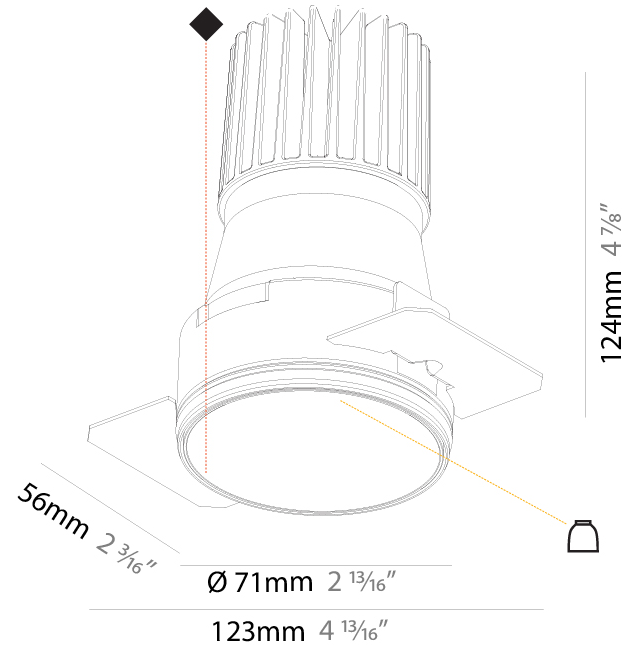

GENERAL

Series: Invader Deep
Partner: Prolicht
Division: Architectural
Installation: Trimless
Product Type: Downlight
Mounting Location: Ceiling
Light Distribution: Downlight

PHYSICAL

Aperture Sizes - Downlights: 2"
Shape: Round
Diameter (mm): 71
Diameter (in): 2 13/16
Height (mm): 124
Height (in): 4 7/8
Ceiling Thickness (mm): 10 / 12.5 / 15
Ceiling Thickness (in): 3/8 or 1/2 or 9/16
Min. Recessing Depth (mm): 140
Min. Recessing Depth (in): 5 1/2
Weight (kg): 0.358
Weight (lbs): 0.79
Fixture Finish: SSR / BKV / CWI / CRY / HAB / UFT / ITA / RUA / FTG / MYG / LOD / PUS / FRO / FUP / KIA / POP / BLS / SPG / MEY / GOH / CHC / COM / ABZ / JAG / OBR / MOS / ROR
Fixture Material: Aluminum
Cut-out Measurements: 79mm / 3 1/8"
Upon Request: Unique Sizes Unique Ceiling Thickness

ELECTRICAL

Lamp Type: LED (Zhaga Standard)
Input Wattage (W): 13
Total Output Wattage (W): 11.8
Dimming: Tri-Mode (Non-Dimming and Phase Dimming (120Vac only) and 0-10V Dimming)
Driver Included: No
Driver Location: Recessed Housing
Driver Type: Constant Current - Universal
Driver Class: Class 2
Housing: See components
Input Voltage (V): 120 - 277
Constant Current (MA): 500

LED

Number of LEDs: 1
Color Temperature (°K): 2700 / 3000 / 3500 / 4000
Max. Delivered Lumen (lm): 1210 / 1260 / 1323 / 1350
CRI: >90 CRI
Lamp Life (hrs): 50000

OPTICAL

Reflector: 20 / 40 / 60

RATINGS AND CERTIFICATIONS

Certified By: Certified for North American Standards
IP rating: IP20