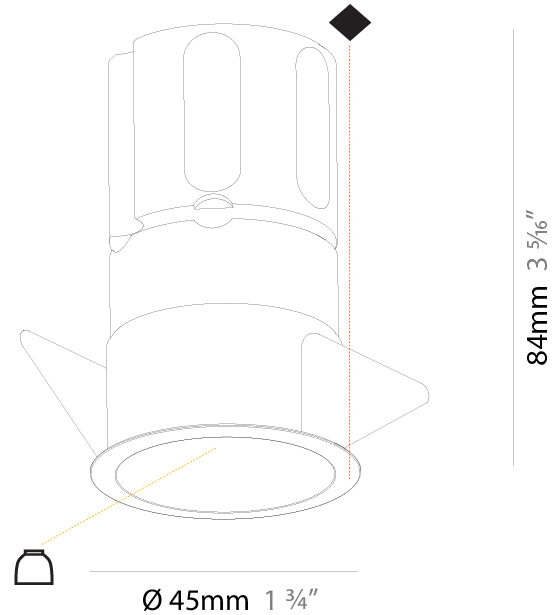

PROJECT	_____
TYPE	_____
SPECIFIER	_____
QUANTITY	_____
DATE	_____

INVADER DEEP RECESSED

A37972- : A37972-27K-03-33

base number

1. To build a product code in our configurator select the specify button on the base model # product page
2. To build a manual product code on this datasheet choose from the options listed below in blue font and add the suffix to the base model #

GENERAL

Series: Invader Deep
Partner: Prolicht
Division: Architectural
Installation: Recessed
Product Type: Downlight
Mounting Location: Ceiling
Light Distribution: Downlight

PHYSICAL

Shape: Round
Diameter (mm): 45mm / 1 3/4"
Height (mm): 84mm / 3 5/16"
Min. Recessing Depth (mm): 150mm / 5 7/8"
Fixture Material: Aluminum Die Cast

ELECTRICAL

Lamp Type: LED (Zhaga Standard)
Input Wattage (W): 7
Total Output Wattage (W): 6.4
Driver Included: No
Driver Location: Remote
Driver Type: Constant Current - 120 / 277Vac
Driver Class: Class 2
Input Voltage (V): 120 - 277
Constant Current (MA): 250mA

LED

Number of LEDs: 1
Color Temperature (°K): 2700
Max. Delivered Lumen (lm): 660
Nominal Lumen (lm): 734
CRI: >90 CRI
Lamp Life (hrs): 50000

OPTICAL

Reflector°: 33

RATINGS AND CERTIFICATIONS

Certified By: Certified for North American Standards
IP rating: IP20