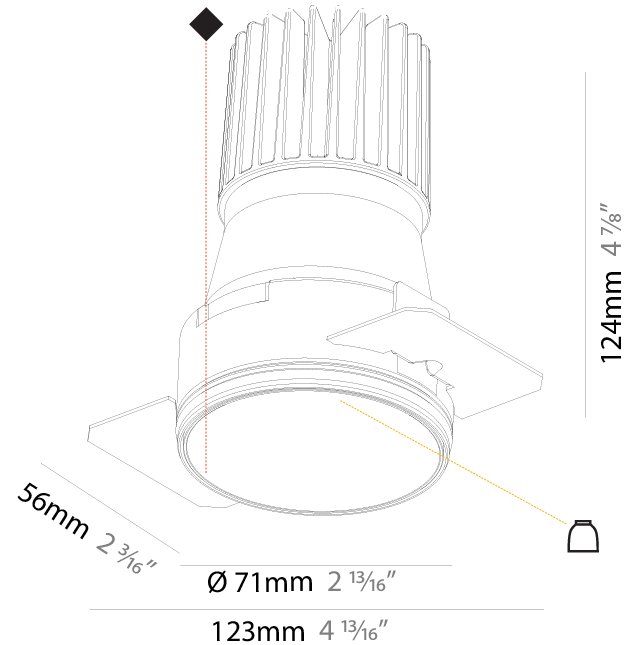

PHYSICAL

Aperture Sizes - Downlights: 2"
Diameter (mm): 71
Diameter (in): 2 13/16
Height (mm): 124
Height (in): 4 7/8
Ceiling Thickness (mm): 10 / 12.5 / 15
Ceiling Thickness (in): 3/8 or 1/2 or 9/16
Min. Recessing Depth (mm): 140
Min. Recessing Depth (in): 5 1/2
Weight (kg): 0.374
Weight (lbs): 0.82
Fixture Finish: SSR / BKV / CWI / CRY / HAB / UFT / ITA / RUA / FTG / MYG / LOD / PUS / FRO / FUP / KIA / POP / BLS / SPG / MEY / GOH / CHC / COM / ABZ / JAG / OBR / MOS / ROR
Fixture Material: Aluminum Die Cast
Cut-out Measurements: 79mm / 3 1/8"
Upon Request: Unique Sizes Unique Ceiling Thickness

ELECTRICAL

Lamp Type: LED (Zhaga Standard)
Input Wattage (W): 13
Total Output Wattage (W): 11.8
Dimming: Dali Dimming
Driver Included: No
Driver Location: Recessed Housing
Driver Type: Constant Current - 120Vac
Driver Class: Class 2
Housing: See Components
Input Voltage (V): 120
Constant Current (MA): 350

LED

Number of LEDs: 1
Color Temperature (°K): Warm Dim
Max. Delivered Lumen (lm): 792
Nominal Lumen (lm): 1182
CRI: >90 CRI
Lamp Life (hrs): 50000
Upon Request: RGB-W Tunable White Special Color Temperature

OPTICAL

Reflector: 20 / 40 / 60
Adjustability: Rotational 180°; Tilt 30°
Upon Request: Special Beam Angles

RATINGS AND CERTIFICATIONS

Certified By: Certified for North American Standards
IP rating: IP20

PROJECT
TYPE
SPECIFIER
QUANTITY
DATE