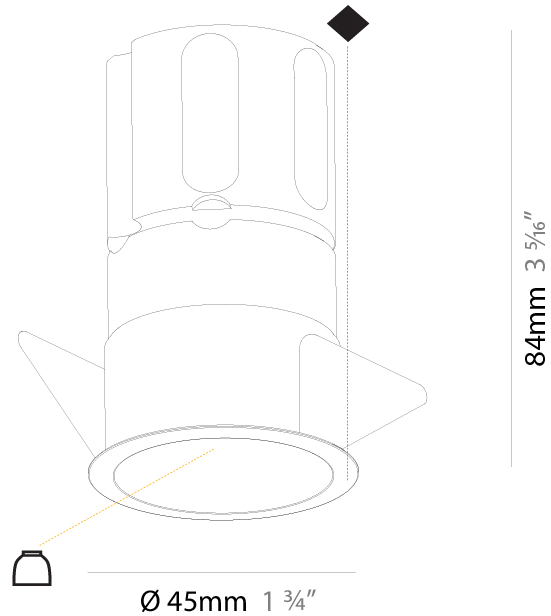

GENERAL

Series: Invader Deep
Partner: Prolicht
Division: Architectural
Installation: Recessed
Product Type: Downlight
Mounting Location: Ceiling
Light Distribution: Downlight

PHYSICAL

Aperture Sizes - Downlights: 1"
Shape: Round
Diameter (mm): 45
Diameter (in): 1 3/4
Height (mm): 84
Height (in): 3 5/16
Min. Recessing Depth (mm): 150
Min. Recessing Depth (in): 5 7/8
Weight (kg): 0.122
Weight (lbs): 0.27
Fixture Finish: SSR / BKV / CWI / CRY / HAB / UFT / ITA / RUA / FTG / MYG / LOD / PUS / FRO / FUP / KIA / POP / BLS / SPG / MEY / GOH / CHC / COM / ABZ / JAG / OBR / MOS / ROR
Fixture Material: Aluminum Die Cast
Cut-out Measurements: Dia: 41mm / 1 5/8"

ELECTRICAL

Lamp Type: LED (Zhaga Standard)
Input Wattage (W): 7
Total Output Wattage (W): 6.4
Dimming: Non-Dimming / Phase Dimming (120Vac only) / 0-10V Dimming
Driver Included: No
Driver Location: Remote
Driver Type: Constant Current - 120 / 277Vac
Driver Class: Class 2
Input Voltage (V): 120 - 277
Constant Current (MA): 250

LED

Number of LEDs: 1
Color Temperature (°K): 2700 / 3000 / 3500 / 4000
Max. Delivered Lumen (lm): 660 / 690 / 725 / 740
Nominal Lumen (lm): 734 / 762 / 801 / 817
CRI: >90 CRI
Lamp Life (hrs): 50000

OPTICAL

Reflector: 33 / 47 / 65

RATINGS AND CERTIFICATIONS

Certified By: Certified for North American Standards
IP rating: IP20

PROJECT
TYPE
SPECIFIER
QUANTITY
DATE