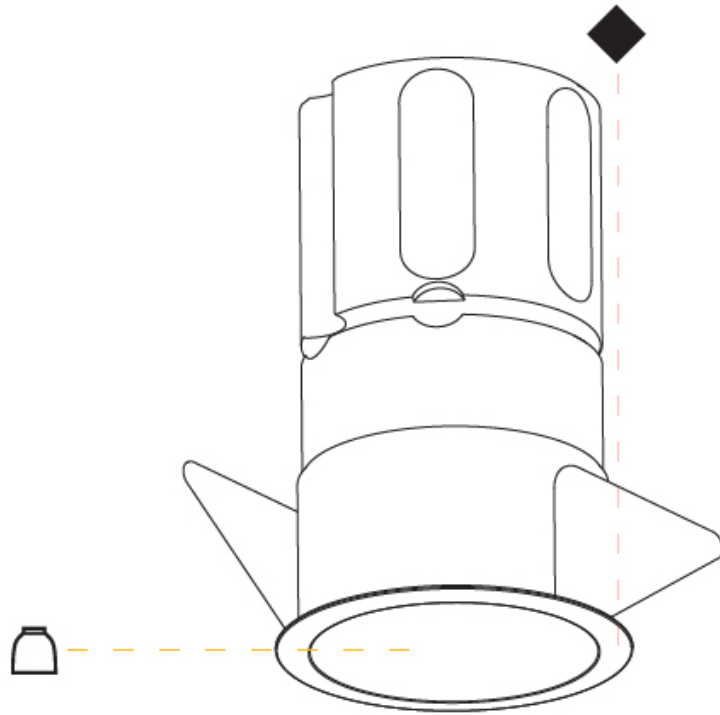

INVADER DEEP RECESSED

A37972-

PROJECT	_____
TYPE	_____
SPECIFIER	_____
QUANTITY	_____
DATE	_____

A