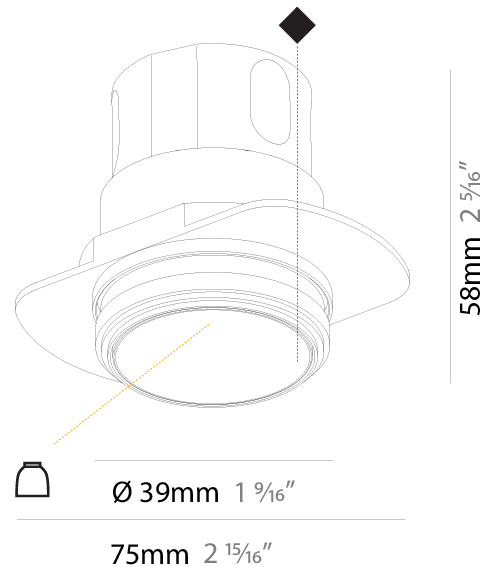

PHYSICAL

Aperture Sizes - Downlights: 1"
Shape: Round
Diameter (mm): 39
Diameter (in): 1 9/16
Height (mm): 58
Height (in): 2 5/16
Ceiling Thickness (mm): 10 / 12 / 15
Ceiling Thickness (in): 3/8 or 1/2 or 9/16
Min. Recessing Depth (mm): 150
Min. Recessing Depth (in): 5 7/8
Weight (kg): 0.121
Weight (lbs): 0.27
Fixture Finish: SSR / BKV / CWI / CRY / HAB / UFT / ITA / RUA / FTG / MYG / LOD / PUS / FRO / FUP / KIA / POP / BLS / SPG / MEY / GOH / CHC / COM / ABZ / JAG / OBR / MOS / ROR
Fixture Material: Aluminum
Cut-out Measurements: Ø 45mm / 1 3/4"
Upon Request: Unique Sizes Unique Ceiling Thickness

ELECTRICAL

Lamp Type: LED (Zhaga Standard)
Input Wattage (W): 2
Total Output Wattage (W): 1.8
Dimming: 0-10V Dimming / Phase Dimming (120Vac Only)
Driver Included: No
Driver Location: Remote
Driver Type: Constant Current - 120 / 277Vac
Input Voltage (V): 120 - 277
Constant Current (MA): 700

LED

Number of LEDs: 1
Color Temperature (°K): 2700 / 3000 / 3500 / 4000
Max. Delivered Lumen (lm): 160 / 170 / 176 / 180
CRI: >90 CRI
Lamp Life (hrs): 50000
Upon Request: RGB-W Tunable White Special Color Temperature

OPTICAL

Reflector: 12 / 20 / 35
Upon Request: Special Beam Angles

RATINGS AND CERTIFICATIONS

Certified By: Certified for North American Standards
IP rating: IP20

PROJECT
TYPE
SPECIFIER
QUANTITY
DATE